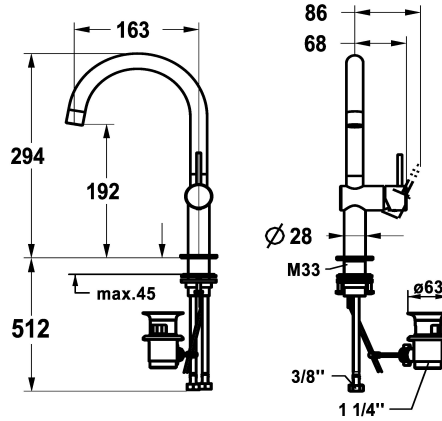

## KWC ONO E Lever mixer – Washbasin

Modell-Linie: ONO E | 12.578.132.000FL  
Taps | Manual taps

### KWC-No.

**125624**  
chromeline, A160, flexible connection hoses, with pop-up valve

**125625**  
stainless steel, A160, flexible connection hoses, with pop-up valve

### Color code

chromeline

stainless steel

NEW

- \* Lever mixer
- \* Made of stainless steel
- \* Lever installation only possible on the right side
- Child safety: cold water flow in lever position towards the front
- \* EcoProtect - water-saving device
- \* Swivel spout 120°
- Neoperl® Caché® SJR, swivelling jet regulator
- \* OptimalSpace - ample space for washing or working
- \* KWC cartridge S 25

- with ceramic discs
- flow rate and temperature continuously variable
- \* Flexible connection hoses 3/8"
- \* QuickInstallation - Fastening via threaded connection with locking screws
- \* Mounting hole size ø35 mm
- \* Scope of delivery:
- KWC pop-up valve Z.538.581.000