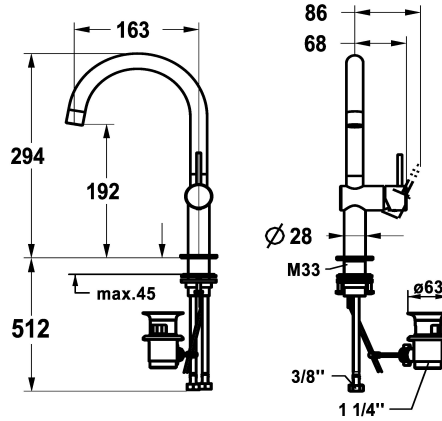

KWC ONO E Lever mixer – Washbasin

Modell-Linie: ONO E | 12.578.132.000FL
Taps | Manual taps

KWC-No.

125624
chromeline, A160, flexible connection hoses, with pop-up valve

125625
stainless steel, A160, flexible connection hoses, with pop-up valve

- * Lever mixer
- * Made of stainless steel
- * Lever installation only possible on the right side
- Child safety: cold water flow in lever position towards the front
- * EcoProtect - water-saving device
- * Swivel spout 120°
- Neoperl® Caché® SJR, swivelling jet regulator
- * OptimalSpace - ample space for washing or working
- * KWC cartridge S 25

Color code

chromeline

stainless steel

- with ceramic discs
- flow rate and temperature continuously variable
- * Flexible connection hoses 3/8"
- * QuickInstallation - Fastening via threaded connection with locking screws
- * Mounting hole size ø35 mm
- * Scope of delivery:
- KWC pop-up valve Z.538.581.000

4.4 l/min (3 bar)
with pop-up valve
Flexible connection hoses
swivel
side lever
chromeline
Pillar installation
Faucet
J-Spout
294
yes
A 160
A
192
stainless steel

Spare Parts

KWC ONO E
Lever mixer – Washbasin