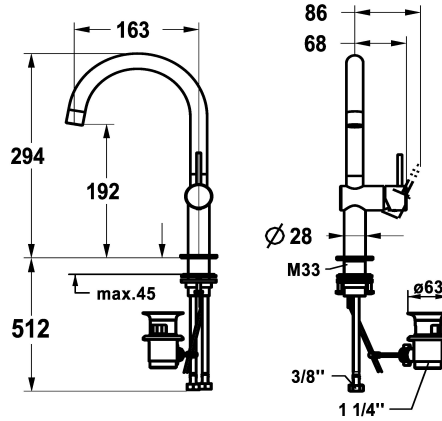

KWC ONO E Lever mixer – Washbasin

Modell-Linie: ONO E | 12.578.132.700FL
Armatura umywalkowa | Armatura jednouchwytywa

KWC-No.

125624
chromeline, A160, flexible connection hoses, with pop-up valve

125625
stainless steel, A160, flexible connection hoses, with pop-up valve

- * Lever mixer
- * Made of stainless steel
- * Lever installation only possible on the right side
- Child safety: cold water flow in lever position towards the front
- * EcoProtect - water-saving device
- * Swivel spout 120°
- Neoperl® Caché® SJR, swivelling jet regulator
- * OptimalSpace - ample space for washing or working
- * KWC cartridge S 25

ATT-KWC-FARBCODE

chromeline

stainless steel

- with ceramic discs
- flow rate and temperature continuously variable
- * Flexible connection hoses 3/8"
- * QuickInstallation - Fastening via threaded connection with locking screws
- * Mounting hole size ø35 mm
- * Scope of delivery:
- KWC pop-up valve Z.538.581.177

4.4 l/min (3 bar)
mit_Ablaufgarnitur
Flexible_Anschlusschläuche
schwenkbar
seitenbedient
stainless steel
Standmontage
01
J-Auslauf
294
1
A160
A
192
ROSTFREIER_STAHL

Części zamienne

KWC ONO E Lever mixer – Washbasin