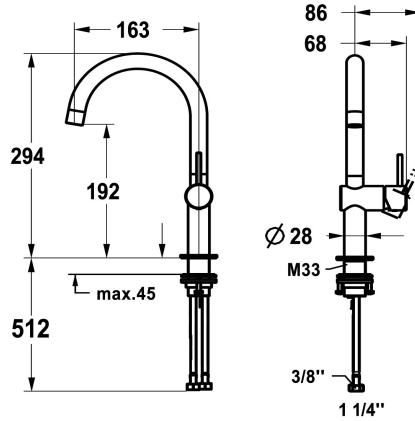

KWC ONO E Lever mixer – Washbasin

Modell-Linie: ONO E | 12.578.142.000FL
Taps | Manual taps

KWC-No.

125626
chromeline, A160, flexible connection hoses, without pop-up valve

125627
stainless steel, A160, flexible connection hoses, without pop-up valve

- * Lever mixer
- * Made of stainless steel
- * Lever installation only possible on the right side
- Child safety: cold water flow in lever position towards the front
- * EcoProtect - water-saving device
- * Swivel spout 120°
- Neoperl® Caché® SJR, swivelling jet regulator
- * OptimalSpace - ample space for washing or working

Color code

chrome

stainless steel

- * KWC cartridge S 25
- with ceramic discs
- flow rate and temperature continuously variable
- * Flexible connection hoses 3/8"
- * QuickInstallation - Fastening via threaded connection with locking screws
- * Mounting hole size ø35 mm

4.4 l/min (3 bar)
without pop-up valve
Flexible connection hoses
swivel
side lever
chrome
Pillar installation
Faucet
J-Spout
294
Battery1
A 160
A
192
stainless steel

Spare Parts

KWC ONO E Lever mixer – Washbasin