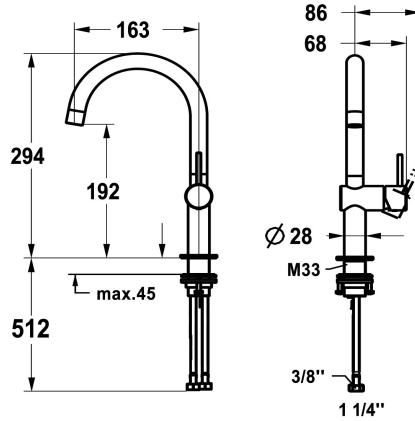

KWC ONO E Lever mixer – Washbasin

Modell-Linie: ONO E | 12.578.142.000FL
Hanat | Käsikäyttöiset hanat

KWC-No.

125626
chromeline, A160, flexible connection hoses, without pop-up valve

125627
stainless steel, A160, flexible connection hoses, without pop-up valve

- * Lever mixer
- * Made of stainless steel
- * Lever installation only possible on the right side
- Child safety: cold water flow in lever position towards the front
- * EcoProtect - water-saving device
- * Swivel spout 120°
- Neoperl® Caché® SJR, swivelling jet regulator
- * OptimalSpace - ample space for washing or working

ATT-KWC-FARBCODE

chromeline

stainless steel

- * KWC cartridge S 25
- with ceramic discs
- flow rate and temperature continuously variable
- * Flexible connection hoses 3/8"
- * QuickInstallation - Fastening via threaded connection with locking screws
- * Mounting hole size ø35 mm

Installation_type

Faucet_typ

ATT-KWC-BAUFORM

Measure_Height

G_Acoustic_group

Projection_A

EnergyLabelCH

ATT-KWC-MASS-WASSERAUSTRITT