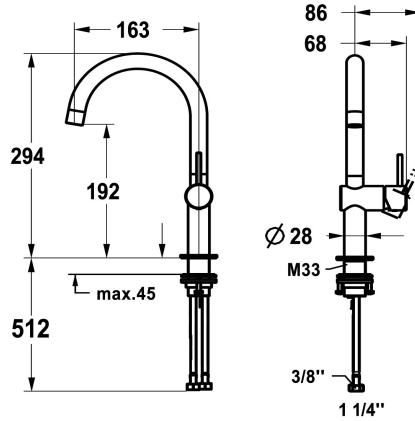

## KWC ONO E Lever mixer – Washbasin

Modell-Linie: ONO E | 12.578.142.000FL  
Armatura umywalkowa | Armatura jednouchwytywa

### KWC-No.

**125626**  
chromeline, A160, flexible connection hoses, without pop-up valve

**125627**  
stainless steel, A160, flexible connection hoses, without pop-up valve

- \* Lever mixer
- \* Made of stainless steel
- \* Lever installation only possible on the right side
- Child safety: cold water flow in lever position towards the front
- \* EcoProtect - water-saving device
- \* Swivel spout 120°
- Neoperl® Caché® SJR, swivelling jet regulator
- \* OptimalSpace - ample space for washing or working

### ATT-KWC-FARBCODE

chromeline

stainless steel

- \* KWC cartridge S 25
- with ceramic discs
- flow rate and temperature continuously variable
- \* Flexible connection hoses 3/8"
- \* QuickInstallation - Fastening via threaded connection with locking screws
- \* Mounting hole size ø35 mm

4.4 l/min (3 bar)

ohne\_Ablaufgarnitur

Flexible\_Anschlussschläuche

schwenkbar

seitenbedient

chromeline

Standmontage

01