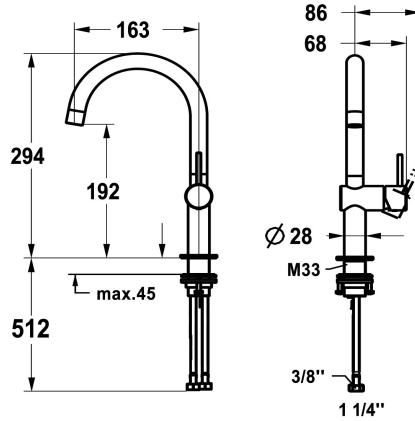

## KWC ONO E Lever mixer – Washbasin

Modell-Linie: ONO E | 12.578.142.700FL  
Umyvadlové armatury | Hydraulické armatury

### KWC-No.

**125626**  
chromeline, A160, flexible connection hoses, without pop-up valve

**125627**  
stainless steel, A160, flexible connection hoses, without pop-up valve

- \* Lever mixer
- \* Made of stainless steel
- \* Lever installation only possible on the right side
- Child safety: cold water flow in lever position towards the front
- \* EcoProtect - water-saving device
- \* Swivel spout 120°
- Neoperl® Caché® SJR, swivelling jet regulator
- \* OptimalSpace - ample space for washing or working

Faucet\_typ

ATT-KWC-BAUFORM

Measure\_Height

G\_Acoustic\_group

Projection\_A

EnergyLabelCH

ATT-KWC-MASS-WASSERAUSTRITT

Material

4.4 l/min (3 bar)

ohne\_Ablaufgarnitur

Flexible\_Anschlusschläuche

schwenkbar

seitenbedient

stainless steel

Standmontage

01