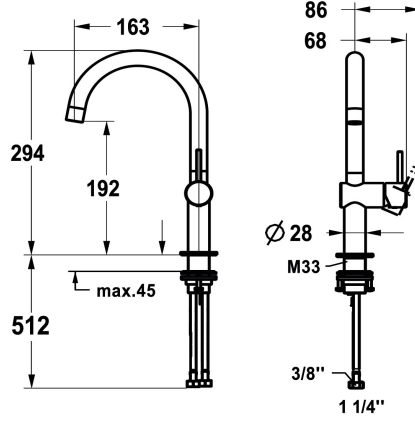

KWC ONO E Lever mixer – Washbasin

Modell-Linie: ONO E | 12.578.142.700FL
Taps | Manual taps

KWC-No.

125627
stainless steel, A160, flexible connection hoses, without pop-up valve

125629
stainless steel, A125, flexible connection hoses, with Push Open

- * Lever mixer
- * Made of stainless steel
- * Lever installation only possible on the right side
- Child safety: cold water flow in lever position towards the front
- * EcoProtect - water-saving device
- * Swivel spout 120°
- Neoperl® Caché® SJR, swivelling jet regulator
- * OptimalSpace - ample space for washing or working

Color code

stainless steel

stainless steel

- * KWC cartridge S 25
- with ceramic discs
- flow rate and temperature continuously variable
- * Flexible connection hoses 3/8"
- * QuickInstallation - Fastening via threaded connection with locking screws
- * Mounting hole size ø35 mm

4.4 l/min (3 bar)
without pop-up valve
Flexible connection hoses
swivel
side lever
stainless steel
Pillar installation
Lever mixer
J-Spout
294
I
A 160
A
192
stainless steel

Spare Parts

KWC ONO E
Lever mixer – Washbasin