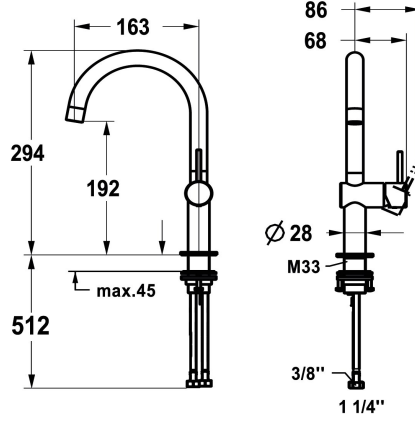

KWC ONO E Lever mixer – Washbasin

Modell-Linie: ONO E | 12.578.142.700FL
Taps | Manual taps

KWC-No.

125626
chromeline, A160, flexible connection hoses, without pop-up valve

125627
stainless steel, A160, flexible connection hoses, without pop-up valve

Color code

chromeline

stainless steel

- * KWC cartridge S 25
- with ceramic discs
- flow rate and temperature continuously variable
- * Flexible connection hoses 3/8"
- * QuickInstallation - Fastening via threaded connection with locking screws
- * Mounting hole size ø35 mm

NEW

Technical Data

Flow rate	4.4 l/min (3 bar)
pop-up assembly	without pop-up valve
Connection	Flexible connection hoses
Spout	swivel
Handling	side lever
Color code	stainless steel
Installation type	Pillar installation
Faucet_typ	Faucet
Design	J-Spout
Dimension Height	294
Acoustic group	yes
Projection A	A 160
Energy label	A
Dimension Water outlet	192
material	stainless steel

Flow rate	4.4 l/min (3 bar)
pop-up assembly	without pop-up valve
Connection	Flexible connection hoses
Spout	swivel
Handling	side lever
Color code	stainless steel
Installation type	Pillar installation
Faucet_typ	Faucet
Design	J-Spout
Dimension Height	294
Acoustic group	yes
Projection A	A 160
Energy label	A
Dimension Water outlet	192
material	stainless steel