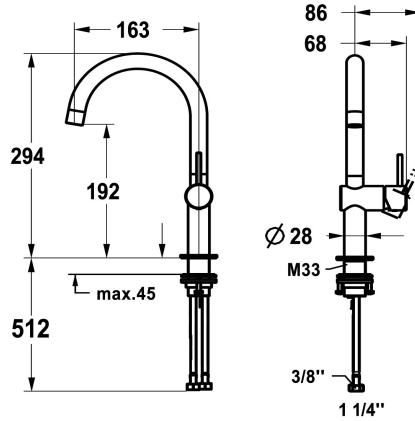

## KWC ONO E Lever mixer – Washbasin

Modell-Linie: ONO E | 12.578.142.700FL  
Taps | Manual taps

### KWC-No.

**125626**  
chromeline, A160, flexible connection hoses, without pop-up valve

**125627**  
stainless steel, A160, flexible connection hoses, without pop-up valve

- \* Lever mixer
- \* Made of stainless steel
- \* Lever installation only possible on the right side
- Child safety: cold water flow in lever position towards the front
- \* EcoProtect - water-saving device
- \* Swivel spout 120°
- Neoperl® Caché® SJR, swivelling jet regulator
- \* OptimalSpace - ample space for washing or working

### Color code

chromeline

stainless steel

- \* KWC cartridge S 25
- with ceramic discs
- flow rate and temperature continuously variable
- \* Flexible connection hoses 3/8"
- \* QuickInstallation - Fastening via threaded connection with locking screws
- \* Mounting hole size ø35 mm

### Spare Parts

**KWC** ONO E  
Lever mixer – Washbasin

**Modell-Linie: ONO E | 12.578.142.700FL**  
Taps | Manual taps

**Cartridge S 25**

---

**538711**  
Z.536.032

---