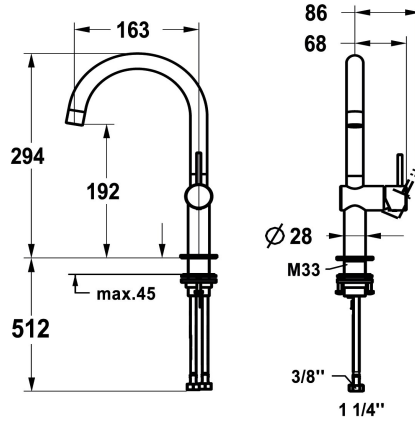

## KWC ONO E Lever mixer – Washbasin

Modell-Linie: ONO E | 12.578.142.700FL  
Hanat | Käsikäyttöiset hanat

### KWC-No.

**125626**  
chromeline, A160, flexible connection hoses, without pop-up valve

**125627**  
stainless steel, A160, flexible connection hoses, without pop-up valve

- \* Lever mixer
- \* Made of stainless steel
- \* Lever installation only possible on the right side
- Child safety: cold water flow in lever position towards the front
- \* EcoProtect - water-saving device
- \* Swivel spout 120°
- Neoperl® Caché® SJR, swivelling jet regulator
- \* OptimalSpace - ample space for washing or working

### ATT-KWC-FARBCODE

chromeline

stainless steel

- \* KWC cartridge S 25
- with ceramic discs
- flow rate and temperature continuously variable
- \* Flexible connection hoses 3/8"
- \* QuickInstallation - Fastening via threaded connection with locking screws
- \* Mounting hole size ø35 mm

## KWC ONO E Lever mixer – Washbasin

Modell-Linie: ONO E | 12.578.142.700FL  
Hanat | Käsi­käyt­toiset hanat