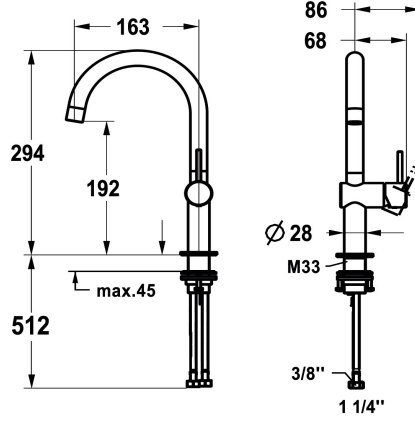

KWC ONO E Lever mixer – Washbasin

Modell-Linie: ONO E | 12.578.142.700FL
Armatura umywalkowa | Armatura jednouchwytywa

KWC-No.

125626
chromeline, A160, flexible connection hoses, without pop-up valve

125627
stainless steel, A160, flexible connection hoses, without pop-up valve

- * Lever mixer
- * Made of stainless steel
- * Lever installation only possible on the right side
- Child safety: cold water flow in lever position towards the front
- * EcoProtect - water-saving device
- * Swivel spout 120°
- Neoperl® Caché® SJR, swivelling jet regulator
- * OptimalSpace - ample space for washing or working

Projection_A

EnergyLabelCH

ATT-KWC-MASS-WASSERAUSTRITT

Material

4.4 l/min (3 bar)

ohne_Ablaufgarnitur

Flexible_Anschlussschläuche

schwenkbar

seitenbedient

stainless steel

Standmontage

01

J-Auslauf

294

1

A160