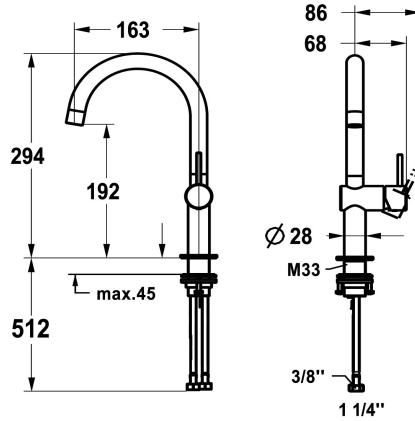

KWC ONO E Lever mixer – Washbasin

Modell-Linie: ONO E | 12.578.142.700FL
Kranar | Hydraulické armatúry

KWC-No.

125627

stainless steel, A160, flexible connection hoses, without pop-up valve

125629

stainless steel, A125, flexible connection hoses, with Push Open

- * Lever mixer
- * Made of stainless steel
- * Lever installation only possible on the right side
- Child safety: cold water flow in lever position towards the front
- * EcoProtect - water-saving device
- * Swivel spout 120°
- Neoperl® Caché® SJR, swivelling jet regulator
- * OptimalSpace - ample space for washing or working

ATT-KWC-FARBCODE

stainless steel

stainless steel

- * KWC cartridge S 25
- with ceramic discs
- flow rate and temperature continuously variable
- * Flexible connection hoses 3/8"
- * QuickInstallation - Fastening via threaded connection with locking screws
- * Mounting hole size ø35 mm

Material

4.4 l/min (3 bar)

ohne_Ablaufgarnitur

Flexible_Anschlusschläuche

schwenkbar

seitenbedient

stainless steel

Standmontage