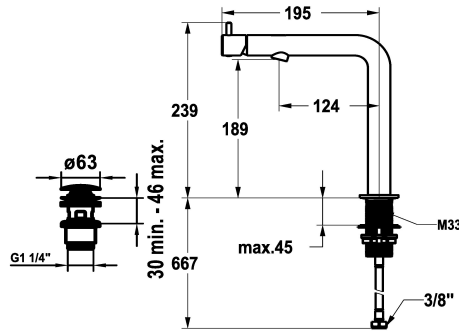

KWC ONO E Lever mixer – Washbasin

Modell-Linie: ONO E | 12.578.671.000FL
Umyvadlové armatury | Hydraulické armatury

KWC-No.

125628
chromeline, A125, flexible connection hoses, with Push Open

125629
stainless steel, A125, flexible connection hoses, with Push Open

- * Lever mixer
- * Made of stainless steel
- * EcoProtect - water-saving device
- * Swivel spout fixe, extensible to 120°
- Neoperl® Perlator® SJR, swivelling jet regulator
- * OptimalSpace - ample space for washing or working
- * KWC cartridge S 25
- with ceramic discs

ATT-KWC-FARBCODE

chromeline

stainless steel

- flow rate and temperature continuously variable
- * Flexible connection hoses 3/8"
- * QuickInstallation - Fastening via threaded connection with locking screws
- * Mounting hole size ø35 mm
- * Scope of delivery:
- KWC pop-up valve Push Open steel Z.540.049.000

Materiál

4.5 l/min (3 bar)

mit_Push_open

Flexible_Anschlusschläuche

fixovaná

frontbedient

chromeline

Standmontage