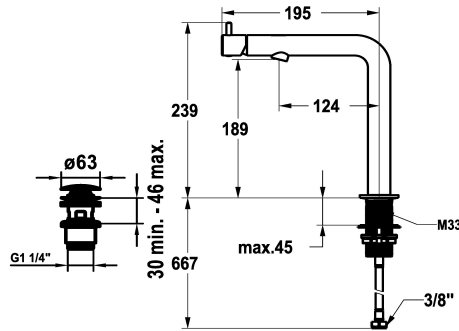

## KWC ONO E Lever mixer – Washbasin

Modell-Linie: ONO E | 12.578.671.000FL  
Taps | Manual taps

### KWC-No.

**125628**  
chromeline, A125, flexible connection hoses, with Push Open

**125629**  
stainless steel, A125, flexible connection hoses, with Push Open

- \* Lever mixer
- \* Made of stainless steel
- \* EcoProtect - water-saving device
- \* Swivel spout fixe, extensible to 120°
- Neoperl® Perlator® SJR, swivelling jet regulator
- \* OptimalSpace - ample space for washing or working
- \* KWC cartridge S 25
- with ceramic discs

### Color code

chrome

stainless steel

NEW

- flow rate and temperature continuously variable
- \* Flexible connection hoses 3/8"
- \* QuickInstallation - Fastening via threaded connection with locking screws
- \* Mounting hole size ø35 mm
- \* Scope of delivery:
- KWC pop-up valve Push Open steel Z.540.049.000

## KWC ONO E Lever mixer – Washbasin

Modell-Linie: ONO E | 12.578.671.000FL  
Taps | Manual taps

**Cartridge S 25**

---

**538711**  
Z.536.032

---

**Service key Neoperl © Caché ©, TJ, 18 mm, green**

---