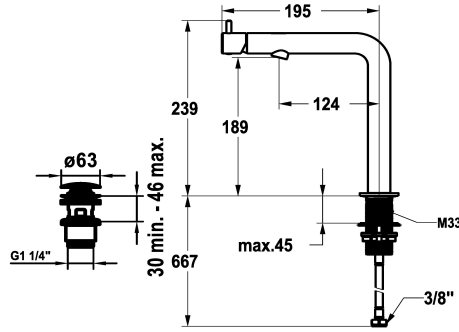

## KWC ONO E Lever mixer – Washbasin

Modell-Linie: ONO E | 12.578.671.000FL  
Taps | Manual taps

### KWC-No.

**125628**  
chromeline, A125, flexible connection hoses, with Push Open

**125629**  
stainless steel, A125, flexible connection hoses, with Push Open

- \* Lever mixer
- \* Made of stainless steel
- \* EcoProtect - water-saving device
- \* Swivel spout fixe, extensible to 120°
- Neoperl® Perlator® SJR, swivelling jet regulator
- \* OptimalSpace - ample space for washing or working
- \* KWC cartridge S 25
- with ceramic discs

### Color code

chromeline

stainless steel

- flow rate and temperature continuously variable
- \* Flexible connection hoses 3/8"
- \* QuickInstallation - Fastening via threaded connection with locking screws
- \* Mounting hole size ø35 mm
- \* Scope of delivery:
- KWC pop-up valve Push Open steel Z.540.049.000

## KWC ONO E Lever mixer – Washbasin

Modell-Linie: ONO E | 12.578.671.000FL  
Taps | Manual taps

Cartridge S 25

---

**538711**  
Z.536.032

---

Service key Neoperl © Caché ©, TJ, 18  
mm, green

---