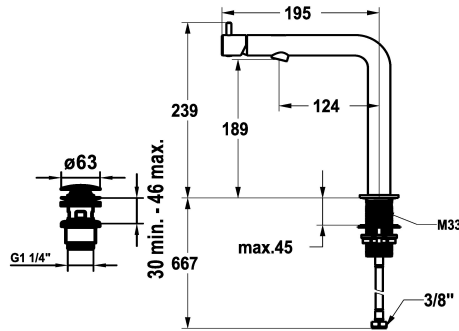

KWC ONO E Lever mixer – Washbasin

Modell-Linie: ONO E | 12.578.671.000FL
Hanat | Käsi­käyt­toiset hanat

KWC-No.

125628
chromeline, A125, flexible connection hoses, with Push Open

125629
stainless steel, A125, flexible connection hoses, with Push Open

- * Lever mixer
- * Made of stainless steel
- * EcoProtect - water-saving device
- * Swivel spout fixe, extensible to 120°
- Neoperl® Perlator® SJR, swivelling jet regulator
- * OptimalSpace - ample space for washing or working
- * KWC cartridge S 25
- with ceramic discs

lviCode

ATT-KWC-FARBCODE

chromeline

stainless steel

- flow rate and temperature continuously variable
- * Flexible connection hoses 3/8"
- * QuickInstallation - Fastening via threaded connection with locking screws
- * Mounting hole size ø35 mm
- * Scope of delivery:
- KWC pop-up valve Push Open steel Z.540.049.000

NEW

4.5 l/min (3 bar)

mit_Push_open

Flexible_Anschluss­schläuche

Kiinnitetty

frontbedient

chromeline

Standmontage