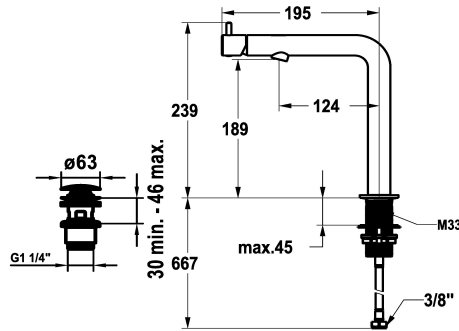

KWC ONO E Lever mixer – Washbasin

Modell-Linie: ONO E | 12.578.671.000FL
Armatura umywalkowa | Armatura jednouchwytywa

KWC-No.

125628
chromeline, A125, flexible connection hoses, with Push Open

125629
stainless steel, A125, flexible connection hoses, with Push Open

- * Lever mixer
- * Made of stainless steel
- * EcoProtect - water-saving device
- * Swivel spout fixe, extensible to 120°
- Neoperl® Perlator® SJR, swivelling jet regulator
- * OptimalSpace - ample space for washing or working
- * KWC cartridge S 25
- with ceramic discs

ATT-KWC-FARBCODE

chromeline

stainless steel

- flow rate and temperature continuously variable
- * Flexible connection hoses 3/8"
- * QuickInstallation - Fastening via threaded connection with locking screws
- * Mounting hole size ø35 mm
- * Scope of delivery:
- KWC pop-up valve Push Open steel Z.540.049.000

Materiał

4.5 l/min (3 bar)

mit_Push_open

Flexible_Anschlusschläuche

fest

frontbedient

chromeline

Standmontage