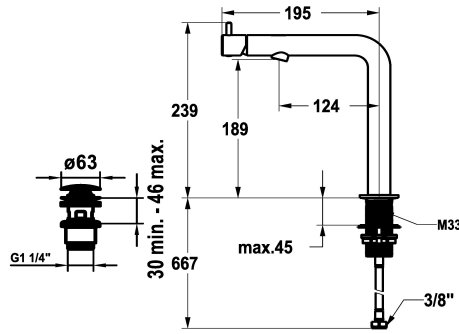

## KWC ONO E Lever mixer – Washbasin

Modell-Linie: ONO E | 12.578.671.700FL  
Umyvadlové armatury | Hydraulické armatury

### KWC-No.

**125628**  
chromeline, A125, flexible connection hoses, with Push Open

**125629**  
stainless steel, A125, flexible connection hoses, with Push Open

- \* Lever mixer
- \* Made of stainless steel
- \* EcoProtect - water-saving device
- \* Swivel spout fixe, extensible to 120°
- Neoperl® Perlator® SJR, swivelling jet regulator
- \* OptimalSpace - ample space for washing or working
- \* KWC cartridge S 25
- with ceramic discs

### Technické údaje

A_Spout_Spray
ATT-KWC-ABLAUFGARNITUR
Connection
ATT-KWC-AUSLAUF
Handling
ATT-KWC-FARBCODE
Installation_type
Faucet_typ
ATT-KWC-BAUFORM
Measure_Height
G_Acoustic group
Projection_A
EnergyLabelCH
ATT-KWC-MASS-WASSERAUSTRITT
Materiál

### ATT-KWC-FARBCODE

chromeline

stainless steel

- flow rate and temperature continuously variable
- \* Flexible connection hoses 3/8"
- \* QuickInstallation - Fastening via threaded connection with locking screws
- \* Mounting hole size ø35 mm
- \* Scope of delivery:
- KWC pop-up valve Push Open steel Z.540.049.700