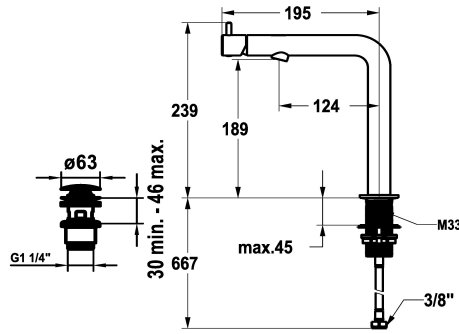

KWC ONO E Lever mixer – Washbasin

Modell-Linie: ONO E | 12.578.671.700FL
Taps | Manual taps

KWC-No.

125628
chromeline, A125, flexible connection hoses, with Push Open

125629
stainless steel, A125, flexible connection hoses, with Push Open

Color code

chrome

stainless steel

- flow rate and temperature continuously variable
- * Flexible connection hoses 3/8"
- * QuickInstallation - Fastening via threaded connection with locking screws
- * Mounting hole size ø35 mm
- * Scope of delivery:
- KWC pop-up valve Push Open steel Z.540.049.700

Technical Data

Flow rate
Pop-up_valve
Connection
Spout
Handling
Color code
Installation_type
Faucet_typ
Design
Dimension Height
Acoustic group
Projection_A
Energy Label
Dimension Water outlet
material

4.5 l/min (3 bar)
with Push open
Flexible connection hoses
fixed
front lever
stainless steel
Pillar installation
Faucet
L-Spout
239
Battery1
A 125
A
189
stainless steel

Spare Parts

KWC ONO E Lever mixer – Washbasin

Modell-Linie: ONO E | 12.578.671.700FL
Taps | Manual taps

Cartridge S 25

538711
Z.536.032

Service key Neoperl © Caché ©, TJ, 18 mm, green

634729
CACHETJ

Pop-up valve Push Open