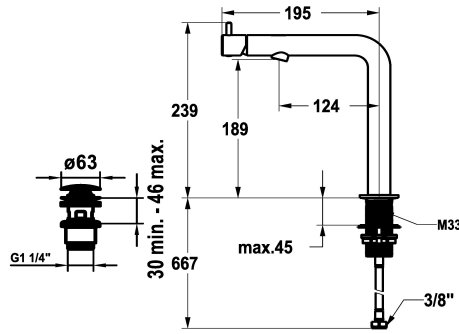

KWC ONO E Lever mixer – Washbasin

Modell-Linie: ONO E | 12.578.671.700FL
Taps | Manual taps

KWC-No.

125628
chromeline, A125, flexible connection hoses, with Push Open

125629
stainless steel, A125, flexible connection hoses, with Push Open

- * Lever mixer
- * Made of stainless steel
- * EcoProtect - water-saving device
- * Swivel spout fixe, extensible to 120°
- Neoperl® Perlator® SJR, swivelling jet regulator
- * OptimalSpace - ample space for washing or working
- * KWC cartridge S 25
- with ceramic discs

Color code

chromeline

stainless steel

NEW

- flow rate and temperature continuously variable
- * Flexible connection hoses 3/8"
- * QuickInstallation - Fastening via threaded connection with locking screws
- * Mounting hole size ø35 mm
- * Scope of delivery:
- KWC pop-up valve Push Open steel Z.540.049.700

Modell-Linie: ONO E | 12.578.671.700FL
Taps | Manual taps

Cartridge S 25

538711
Z.536.032

Service key Neoperl © Caché ©, TJ, 18
mm, green

634729
CACHETJ

Pop-up valve Push Open

3600004483
Z.540.049.700
