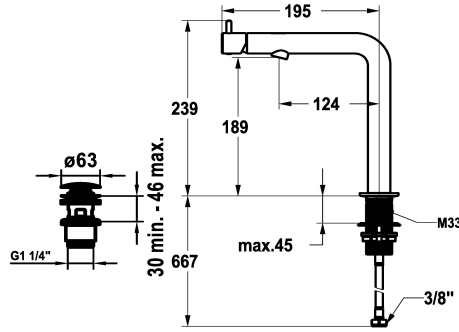

KWC ONO E Lever mixer – Washbasin

Modell-Linie: ONO E | 12.578.671.700FL
Hanat | Käsikäyttöiset hanat

KWC-No.

125628
chromeline, A125, flexible connection hoses, with Push Open

125629
stainless steel, A125, flexible connection hoses, with Push Open

- * Lever mixer
- * Made of stainless steel
- * EcoProtect - water-saving device
- * Swivel spout fixe, extensible to 120°
- Neoperl® Perlator® SJR, swivelling jet regulator
- * OptimalSpace - ample space for washing or working
- * KWC cartridge S 25
- with ceramic discs

Tekniset tiedot

A_Spout_Spray
ATT-KWC-ABLAUFGARNITUR
Connection
Spout
Handling
ATT-KWC-FARBCODE
Installation_type
Faucet_typ
ATT-KWC-BAUFORM
Measure_Height
G_Acoustic group
Projection_A
EnergyLabelCH
ATT-KWC-MASS-WASSERAUSTRITT
Materiaali
lviCode

ATT-KWC-FARBCODE

chromeline

stainless steel

- flow rate and temperature continuously variable
- * Flexible connection hoses 3/8"
- * QuickInstallation - Fastening via threaded connection with locking screws
- * Mounting hole size ø35 mm
- * Scope of delivery:
- KWC pop-up valve Push Open steel Z.540.049.700