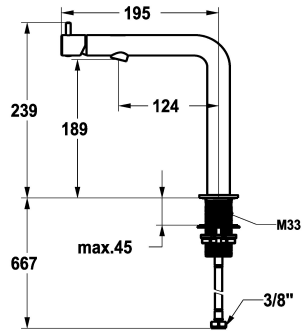

KWC ONO E Lever mixer – Washbasin

Modell-Linie: ONO E | 12.578.681.000FL
Taps | Manual taps

KWC-No.

125630
chromeline, A125, flexible connection hoses, without pop-up valve

125631
stainless steel, A125, flexible connection hoses, without pop-up valve

Color code

chromeline

stainless steel

- with ceramic discs
- flow rate and temperature continuously variable
- * Flexible connection hoses 3/8"
- * QuickInstallation - Fastening via threaded connection with locking screws
- * Mounting hole size ø35 mm

4.5 l/min (3 bar)
without pop-up valve
Flexible connection hoses
fixed
front lever
chromeline
Pillar installation
Faucet
L-Spout
239
yes
A 125
A
189
stainless steel

Spare Parts

KWC ONO E Lever mixer – Washbasin

Modell-Linie: ONO E | 12.578.681.000FL
Taps | Manual taps

Cartridge S 25

538711
Z.536.032

Service key Neoperl © Caché ©, TJ, 18 mm, green

634729
CACHETJ
