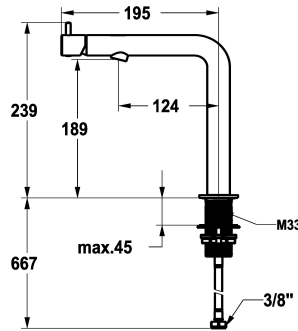

KWC ONO E Lever mixer – Washbasin

Modell-Linie: ONO E | 12.578.681.000FL
Armatura umywalkowa | Armatura jednouchwytywa

KWC-No.

125630
chromeline, A125, flexible connection hoses, without pop-up valve

125631
stainless steel, A125, flexible connection hoses, without pop-up valve

- * Lever mixer
- * Made of stainless steel
- * EcoProtect - water-saving device
- * Swivel spout fixe, extensible to 120°
- Neoperl® Perlator® SJR, swivelling jet regulator
- * OptimalSpace - ample space for washing or working
- * KWC cartridge S 25

ATT-KWC-FARBCODE

chromeline

stainless steel

- with ceramic discs
- flow rate and temperature continuously variable
- * Flexible connection hoses 3/8"
- * QuickInstallation - Fastening via threaded connection with locking screws
- * Mounting hole size ø35 mm

Material

4.5 l/min (3 bar)

ohne_Ablaufgarnitur

Flexible_Anschlusschläuche

fest

frontbedient

chromeline

Standmontage