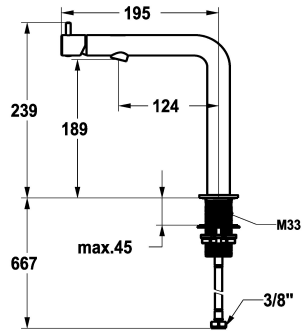

KWC ONO E Lever mixer – Washbasin

Modell-Linie: ONO E | 12.578.681.700FL
Taps | Manual taps

KWC-No.

125630
chromeline, A125, flexible connection hoses, without pop-up valve

125631
stainless steel, A125, flexible connection hoses, without pop-up valve

Color code

chrome

stainless steel

- with ceramic discs
- flow rate and temperature continuously variable
- * Flexible connection hoses 3/8"
- * QuickInstallation - Fastening via threaded connection with locking screws
- * Mounting hole size ø35 mm

NEW

Technical Data

Flow rate	4.5 l/min (3 bar)
Pop-up_valve	without pop-up valve
Connection	Flexible connection hoses
Spout	fixed
Handling	front lever
Color code	stainless steel
Installation_type	Pillar installation
Faucet_typ	Faucet
Design	L-Spout
Dimension Height	239
Acoustic group	Battery1
Projection_A	A 125
Energy Label	A
Dimension Water outlet	189
material	stainless steel

Spare Parts

KWC ONO E Lever mixer – Washbasin

Modell-Linie: ONO E | 12.578.681.700FL
Taps | Manual taps

Cartridge S 25

538711
Z.536.032

Service key Neoperl © Caché ©, TJ, 18 mm, green

634729
CACHETJ
