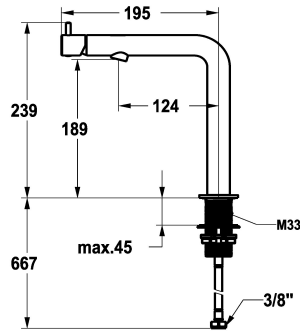

KWC ONO E Lever mixer – Washbasin

Modell-Linie: ONO E | 12.578.681.700FL
Taps | Manual taps

KWC-No.

125630
chromeline, A125, flexible connection hoses, without pop-up valve

125631
stainless steel, A125, flexible connection hoses, without pop-up valve

Color code

chromeline

stainless steel

- with ceramic discs
- flow rate and temperature continuously variable
- * Flexible connection hoses 3/8"
- * QuickInstallation - Fastening via threaded connection with locking screws
- * Mounting hole size ø35 mm

4.5 l/min (3 bar)
without pop-up valve
Flexible connection hoses
fixed
front lever
stainless steel
Pillar installation
Faucet
L-Spout
239
yes
A 125
A
189
stainless steel

Spare Parts

KWC ONO E Lever mixer – Washbasin

Modell-Linie: ONO E | 12.578.681.700FL
Taps | Manual taps

Cartridge S 25

538711
Z.536.032

Service key Neoperl © Caché ©, TJ, 18 mm, green

634729
CACHETJ
