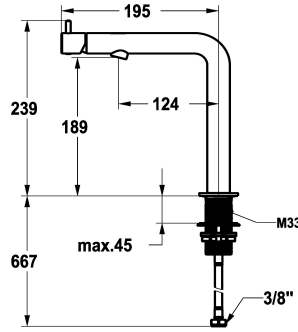

KWC ONO E Lever mixer – Washbasin

Modell-Linie: ONO E | 12.578.681.700FL
Taps | Manual taps

KWC-No.

125630
chromeline, A125, flexible connection hoses, without pop-up valve

125631
stainless steel, A125, flexible connection hoses, without pop-up valve

Color code

chromeline

stainless steel

- with ceramic discs
- flow rate and temperature continuously variable
- * Flexible connection hoses 3/8"
- * QuickInstallation - Fastening via threaded connection with locking screws
- * Mounting hole size ø35 mm

NEW

Technical Data

Flow rate
pop-up valve
Connection
Spout
Handling
Color code
Installation type
Faucet_typ
Design
Measure Height
Acoustic group
Projection A
Energy label
Dimension Water outlet
material

4.5 l/min (3 bar)
without pop-up valve
Flexible connection hoses
fixed
front lever
stainless steel
Pillar installation
Faucet
L-Spout
239
yes
A 125
A
189
stainless steel

Spare Parts

KWC ONO E Lever mixer – Washbasin