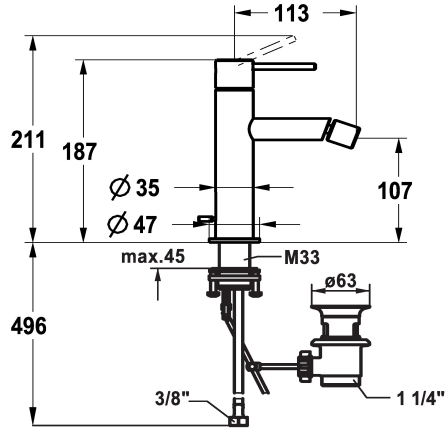

KWC ONO E Lever mixer – Bidet

Modell-Linie: ONO E | 13.578.041.700FL
Hanat | Käsikäyttöiset hanat

KWC-No.

125632
chromeline, A115, flexible connection hoses, with pop-up valve

125633
stainless steel, A115, flexible connection hoses, with pop-up valve

- flow rate and temperature continuously variable
- * Flexible connection hoses 3/8"
- * QuickInstallation - Fastening via threaded connection with locking screws
- * Mounting hole size ø35 mm
- * Scope of delivery:
- KWC pop-up valve Z.538.581.177

4.3 l/min (3 bar)
mit_Ablaufgarnitur
Flexible_Anschlusschläuche
Kiinnitetty
topbedient
stainless steel
Standmontage
01
211
yes
A115
A
107
ROSTFREIER_STAHL
0

Varaosat

KWC ONO E Lever mixer – Bidet

Modell-Linie: ONO E | 13.578.041.700FL
Hanat | Käsikäyttöiset hanat

Cartridge S 25

538711
Z.536.032

Service key Neoperl © Caché ©, TJ, 18 mm, green

634729
CACHETJ

Pop-up valve

3600004125
Z.538.581.177
