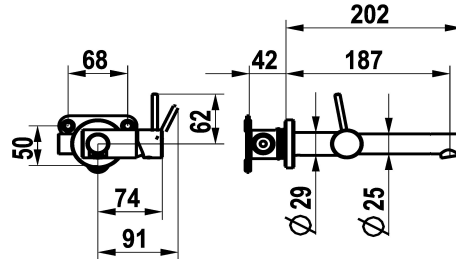

KWC ONO E Trim kit – Lever mixer – Washbasin

Modell-Linie: ONO E | 11.571.031.000
Taps | Manual taps

KWC-No.

125634
chromeline, A 185, trim kit

125635
stainless steel, A 185, trim kit

Color code

chrome

stainless steel

NEW

- * Trim kit Lever mixer
- * Made of stainless steel
- * EcoProtect - water-saving device
- * Fixed spout
- Neoperl® Caché® SSR, swivelling jet regulator
- * OptimalSpace - ample space for washing or working
- * KWC cartridge S 25

- with ceramic discs
- flow rate and temperature continuously variable
- * To be ordered separately:
- Unit for concealed installation ½" 39.003.450.931
- * To be ordered separately (optional or if necessary):
- Extension set Z.540.050

Technical Data

Flow rate
Spout
Handling
Color code
Installation_type
Faucet_typ
G_Acoustic group
Concealed_unit
Projection_A
Energy Label
Dimension Water outlet
material

4.3 l/min (3 bar)
fixed
side lever
chrome
Wall mounted
Lever mixer
I
Trim kit
A 185
A
13
stainless steel