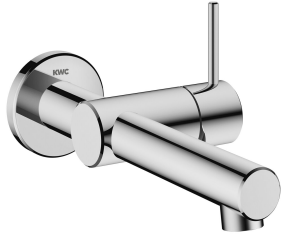

KWC ONO E

Trim kit – Lever mixer – Washbasin

Modell-Linie: ONO E | 11.571.031.000

Hanat | Käsi­käyt­toiset hanat

KWC-No.

125634

chromeline, A 185, trim kit

125635

stainless steel, A 185, trim kit

ATT-KWC-FARBCODE

chromeline

stainless steel

NEW

- * Trim kit Lever mixer
- * Made of stainless steel
- * EcoProtect - water-saving device
- * Fixed spout
- Neoperl® Caché® SSR, swivelling jet regulator
- * OptimalSpace - ample space for washing or working
- * KWC cartridge S 25

- with ceramic discs
- flow rate and temperature continuously variable
- * To be ordered separately:
- Unit for concealed installation ½" 39.003.450.931
- * To be ordered separately (optional or if necessary):
- Extension set Z.540.050

Tekniset tiedot

A_Spout_Spray

Spout

Handling

ATT-KWC-FARBCODE

Installation_type

Faucet_typ

G_Acoustic group