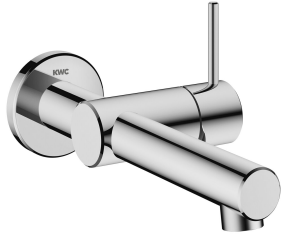

KWC ONO E

Trim kit – Lever mixer – Washbasin

Modell-Linie: ONO E | 11.571.031.000

Armatura umywalkowa | Armatura jednouchwytowa

KWC-No.

125634

chromeline, A 185, trim kit

125635

stainless steel, A 185, trim kit

ATT-KWC-FARBCODE

chromeline

stainless steel

NEW

- * Trim kit Lever mixer
- * Made of stainless steel
- * EcoProtect - water-saving device
- * Fixed spout
- Neoperl® Caché® SSR, swivelling jet regulator
- * OptimalSpace - ample space for washing or working
- * KWC cartridge S 25

- with ceramic discs
- flow rate and temperature continuously variable
- * To be ordered separately:
- Unit for concealed installation ½" 39.003.450.931
- * To be ordered separately (optional or if necessary):
- Extension set Z.540.050

Dane techniczne

A_Spout_Spray

4.3 l/min (3 bar)

ATT-KWC-AUSLAUF

fest

Handling

seitenbedient

ATT-KWC-FARBCODE