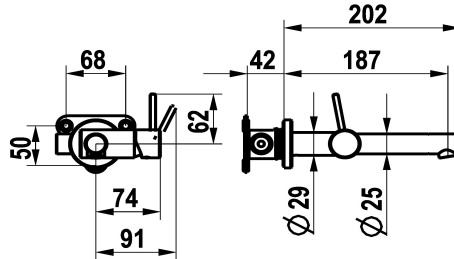

## KWC ONO E

Trim kit – Lever mixer – Washbasin

Modell-Linie: ONO E | 11.571.031.700

Umyvadlové armatury | Hydraulické armatury

### KWC-No.

**125634**

chromeline, A 185, trim kit

**125635**

stainless steel, A 185, trim kit

- \* Trim kit Lever mixer
- \* Made of stainless steel
- \* EcoProtect - water-saving device
- \* Fixed spout
- Neoperl® Caché® SSR, swivelling jet regulator
- \* OptimalSpace - ample space for washing or working
- \* KWC cartridge S 25

### ATT-KWC-FARBCODE

chromeline

stainless steel

- with ceramic discs
- flow rate and temperature continuously variable
- \* To be ordered separately:
- Unit for concealed installation ½" 39.003.450.931
- \* To be ordered separately (optional or if necessary):
- Extension set Z.540.050