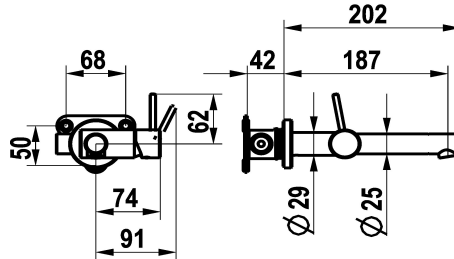

KWC ONO E Trim kit – Lever mixer – Washbasin

Modell-Linie: ONO E | 11.571.031.700
Taps | Manual taps

KWC-No.

125634
chromeline, A 185, trim kit

125635
stainless steel, A 185, trim kit

- * Trim kit Lever mixer
- * Made of stainless steel
- * EcoProtect - water-saving device
- * Fixed spout
- Neoperl® Caché® SSR, swivelling jet regulator
- * OptimalSpace - ample space for washing or working
- * KWC cartridge S 25

Color code

chrome

stainless steel

- with ceramic discs
- flow rate and temperature continuously variable
- * To be ordered separately:
- Unit for concealed installation ½" 39.003.450.931
- * To be ordered separately (optional or if necessary):
- Extension set Z.540.050

NEW

Technical Data

Flow rate
Spout
Handling
Color code
Installation_type
Faucet_typ
Acoustic group
Concealed_unit
Projection_A
Energy Label
Dimension Water outlet
material

4.3 l/min (3 bar)
fixed
side lever
stainless steel
Wall mounted
Faucet
Battery1
Trim kit
A 185
A
13
stainless steel

Mandatory Accessories

KWC ONO E

Trim kit – Lever mixer – Washbasin

Modell-Linie: ONO E | 11.571.031.700

Taps | Manual taps

Unit for concealed installation

125636

39.003.450.931