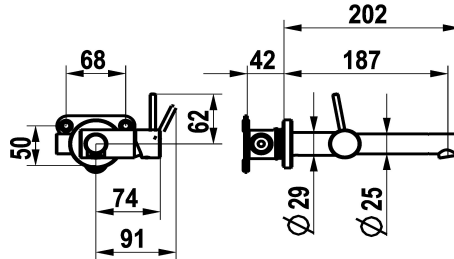

KWC ONO E Trim kit – Lever mixer – Washbasin

Modell-Linie: ONO E | 11.571.031.700
Taps | Manual taps

KWC-No.

125634
chromeline, A 185, trim kit

125635
stainless steel, A 185, trim kit

- * Trim kit Lever mixer
- * Made of stainless steel
- * EcoProtect - water-saving device
- * Fixed spout
- Neoperl® Caché® SSR, swivelling jet regulator
- * OptimalSpace - ample space for washing or working
- * KWC cartridge S 25

Color code

chromeline

stainless steel

- with ceramic discs
- flow rate and temperature continuously variable
- * To be ordered separately:
- Unit for concealed installation ½" 39.003.450.931
- * To be ordered separately (optional or if necessary):
- Extension set Z.540.050

NEW

Technical Data

Flow rate
Spout
Handling
Color code
Installation type
Faucet_typ
Acoustic group
Concealed unit
Projection A
Energy label
Dimension Water outlet
material

4,3 l/min (3 bar)
fixed
side lever
stainless steel
Wall mounted
Faucet
yes
Trim kit
A 185
A
13
stainless steel

Mandatory Accessories

KWC ONO E

Trim kit – Lever mixer – Washbasin

Modell-Linie: ONO E | 11.571.031.700

Taps | Manual taps

Unit for concealed installation

125636

39.003.450.931