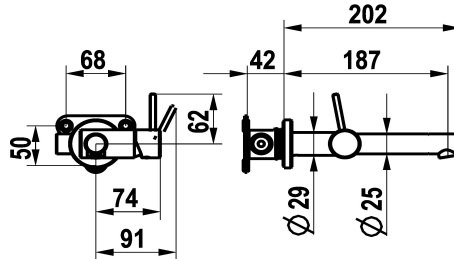

## KWC ONO E Trim kit – Lever mixer – Washbasin

Modell-Linie: ONO E | 11.571.031.700  
Taps | Manual taps

### KWC-No.

**125634**  
chromeline, A 185, trim kit

**125635**  
stainless steel, A 185, trim kit

### Color code

chromeline

stainless steel

NEW

- \* Trim kit Lever mixer
- \* Made of stainless steel
- \* EcoProtect - water-saving device
- \* Fixed spout
- Neoperl® Caché® SSR, swivelling jet regulator
- \* OptimalSpace - ample space for washing or working
- \* KWC cartridge S 25

### Technical Data

Flow rate
Spout
Handling
Color code
Installation type
Faucet_typ
Acoustic group
Concealed unit
Projection A
Energy label
Dimension Water outlet
material

4.3 l/min (3 bar)
fixed
side lever
stainless steel
Wall mounted
Lever mixer
I
Trim kit
A 185
A
13
stainless steel