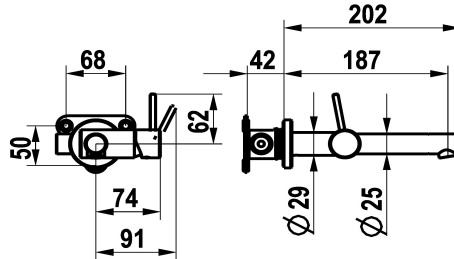

KWC ONO E

Trim kit – Lever mixer – Washbasin

Modell-Linie: ONO E | 11.571.031.700

Armatura umywalkowa | Armatura jednouchwytywa

KWC-No.

125634
chromeline, A 185, trim kit

125635
stainless steel, A 185, trim kit

- * Trim kit Lever mixer
- * Made of stainless steel
- * EcoProtect - water-saving device
- * Fixed spout
- Neoperl® Caché® SSR, swivelling jet regulator
- * OptimalSpace - ample space for washing or working
- * KWC cartridge S 25

ATT-KWC-FARBCODE

chromeline

stainless steel

- with ceramic discs
- flow rate and temperature continuously variable
- * To be ordered separately:
- Unit for concealed installation ½" 39.003.450.931
- * To be ordered separately (optional or if necessary):
- Extension set Z.540.050

125636

39.003.450.931

Części zamienne

Cartridge S 25

538711

Z.536.032

Service key Neoperl © Caché ©, TJ, 18 mm, green

634729