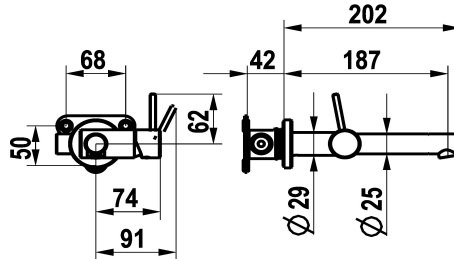

## KWC ONO E Trim kit – Lever mixer – Washbasin

Modell-Linie: ONO E | 11.571.031.700  
Kranar | Hydraulické armatúry

### KWC-No.

**125634**  
chromeline, A 185, trim kit

**125635**  
stainless steel, A 185, trim kit

- \* Trim kit Lever mixer
- \* Made of stainless steel
- \* EcoProtect - water-saving device
- \* Fixed spout
- Neoperl® Caché® SSR, swivelling jet regulator
- \* OptimalSpace - ample space for washing or working
- \* KWC cartridge S 25

### ATT-KWC-FARBCODE

chromeline

stainless steel

- with ceramic discs
- flow rate and temperature continuously variable
- \* To be ordered separately:
- Unit for concealed installation ½" 39.003.450.931
- \* To be ordered separately (optional or if necessary):
- Extension set Z.540.050