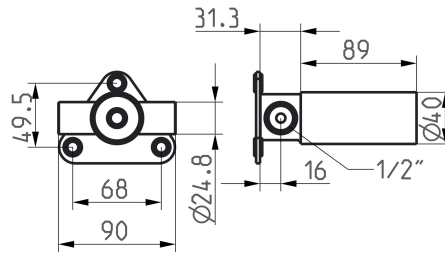

## KWC

Unit for concealed installation

Modell-Linie: ACCESSOIRES | 39.003.450.931

Umyvadlové armatury | Sady pro hrubou stavbu pro armatury

### KWC-No.

**125636**

raw, unit for concealed installation

- \* Concealed unit wall 1 hole
- \* Made of stainless steel
- \* Connecting thread 1/2"
- \* To be ordered separately:

- Installation kit Z.536.828
- Mounting bracket Z.536.458
- \* Suitable for:
- KWC ONO