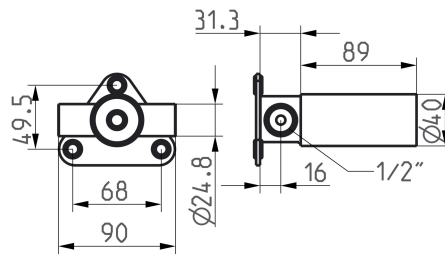

## KWC

Unit for concealed installation

Modell-Linie: ACCESSOIRES | 39.003.450.931

Taps | Basic installation kits for tap

### KWC-No.

**125636**

raw, unit for concealed installation

- \* Concealed unit wall 1 hole
- \* Made of stainless steel
- \* Connecting thread 1/2"
- \* To be ordered separately:

- Installation kit Z.536.828
- Mounting bracket Z.536.458
- \* Suitable for:
- KWC ONO