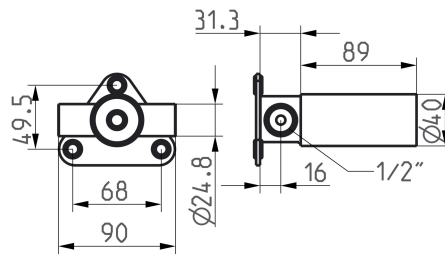

## KWC

Unit for concealed installation

Modell-Linie: ACCESSOIRES | 39.003.450.931

Taps | Basic installation kits for tap

### KWC-No.

**125636**

raw, unit for concealed installation

- \* Concealed unit wall 1 hole
- \* Made of stainless steel
- \* Connecting thread 1/2"
- \* To be ordered separately:

- Installation kit Z.536.828
- Mounting bracket Z.536.458
- \* Suitable for:
- KWC ONO

### Technical Data

Connection
Color code
Installation type
Faucet_typ
Concealed unit

G 1/2"
raw
Wall mounted
Kilogram/Square meter
Concealed unit