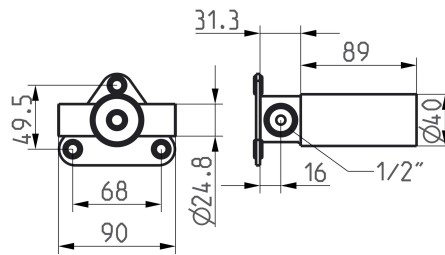

KWC

Unit for concealed installation

Modell-Linie: ACCESSOIRES | 39.003.450.931

Hanat | Perusasennussarjat hanalle

KWC-No.

125636

raw, unit for concealed installation

- * Concealed unit wall 1 hole
- * Made of stainless steel
- * Connecting thread 1/2"
- * To be ordered separately:

- Installation kit Z.536.828
- Mounting bracket Z.536.458
- * Suitable for:
- KWC ONO

NEW

Tekniset tiedot

Connection
ATT-KWC-FARBCODE
Installation_type
Faucet_typ
ATT-KWC-UNTERPUTZ
IviCode

G1/2"
F931
Seinäasennus
Kilogrammaa/neliometri
Unterputz
0