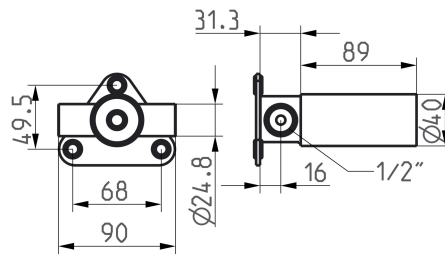

KWC

Unit for concealed installation

Modell-Linie: ACCESSOIRES | 39.003.450.931

Armatura umywalkowa | Zestawy podtynkowe do armatury umywalkowej

KWC-No.

125636

raw, unit for concealed installation

- * Concealed unit wall 1 hole
- * Made of stainless steel
- * Connecting thread 1/2"
- * To be ordered separately:

- Installation kit Z.536.828
- Mounting bracket Z.536.458
- * Suitable for:
- KWC ONO

NEW

Dane techniczne

Connection
ATT-KWC-FARBCODE
Installation_type
Faucet_typ
ATT-KWC-UNTERPUTZ

G1/2"
F931
Montaż naścienny
Kilogram/metr kwadratowy
Unterputz