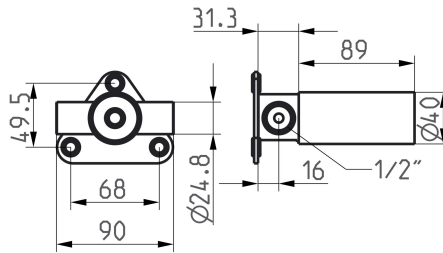

KWC

Unit for concealed installation

Modell-Linie: ACCESSOIRES | 39.003.450.931

Kranar | Sady pro hrubou stavbu pro armatury

KWC-No.

125636

raw, unit for concealed installation

- * Concealed unit wall 1 hole
- * Made of stainless steel
- * Connecting thread 1/2"
- * To be ordered separately:

- Installation kit Z.536.828
- Mounting bracket Z.536.458
- * Suitable for:
- KWC ONO

NEW

Technical Data

Connection
ATT-KWC-FARBCODE
Installation_type
Faucet_typ
ATT-KWC-UNTERPUTZ

G1/2"
F931
Väggmontering
Kilogram/kvadratmeter
Unterputz