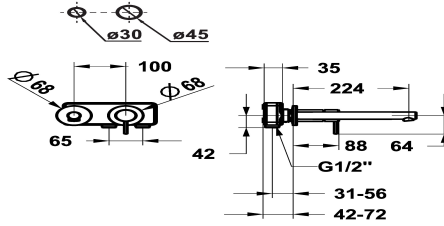

KWC ONO E Trim kit – Lever mixer – Washbasin

Modell-Linie: ONO E | 11.572.064.700
Taps | Manual taps

KWC-No.

125637
chromeline, A 225, trim kit

125638
stainless steel, A 225, trim kit

- * Trim kit Lever mixer
- * Made of stainless steel
- * EcoProtect - water-saving device
- * Fixed spout
- Neoperl® Caché® SSR, swivelling jet regulator
- * OptimalSpace - ample space for washing or working
- * KWC cartridge M 35 H

Color code

chromeline

stainless steel

- with ceramic discs
- flow rate and temperature continuously variable
- * To be ordered separately:
- Unit for concealed installation ½" 39.001.400.700
- * To be ordered separately (optional or if necessary):
- Extension set 20 mm Z.536.333

NEW

Technical Data

Spout
Diameter
Handling
Color code
Installation type
Faucet_typ
Concealed unit
Projection A
Dimension Water outlet
material

fixed
168 x 68
front lever
stainless steel
Wall mounted
Faucet
Trim kit
A 225
10
stainless steel

Spare Parts

Service key Neoperl © Caché ©, TJ, 18 mm, green

634729

CACHETJ
