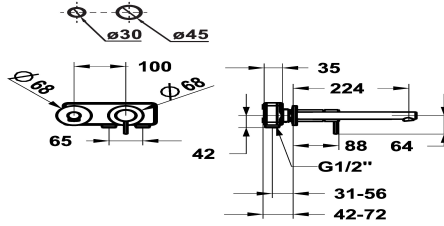

## KWC ONO E Trim kit – Lever mixer – Washbasin

Modell-Linie: ONO E | 11.572.064.700  
Kranar | Hydraulické armatúry

### KWC-No.

**125637**  
chromeline, A 225, trim kit

**125638**  
stainless steel, A 225, trim kit

- \* Trim kit Lever mixer
- \* Made of stainless steel
- \* EcoProtect - water-saving device
- \* Fixed spout
- Neoperl® Caché® SSR, swivelling jet regulator
- \* OptimalSpace - ample space for washing or working
- \* KWC cartridge M 35 H

### ATT-KWC-FARBCODE

chromeline

stainless steel

- with ceramic discs
- flow rate and temperature continuously variable
- \* To be ordered separately:
- Unit for concealed installation ½" 39.001.400.700
- \* To be ordered separately (optional or if necessary):
- Extension set 20 mm Z.536.333

Projection\_A

ATT-KWC-MASS-WASSERAUSTRITT

Material

fest

168x68

frontbedient

stainless steel

Väggmontering