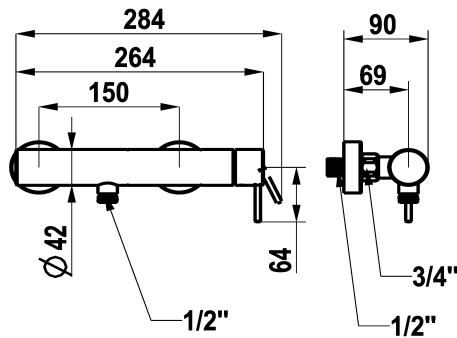

KWC ONO E Lever mixer – Shower

Modell-Linie: ONO E | 21.572.480.700
Sprchové armatury | Hydraulické sprchy

KWC-No.

125645
chromeline, AD 150 ±20, without spray head and hose

125646
stainless steel, AD 150 ±20, without spray head and hose

- * Lever mixer
- * Made of stainless steel
- * Intrinsicly safe against backflow
- * KWC cartridge with safety device M 35 OP

ATT-KWC-FARBCODE

chromeline

stainless steel

- with ceramic discs
- flow rate and temperature continuously variable
- * Wall connections 1/2" x 3/4", without shut-off valve eccentric 10 mm

NEW

Technické údaje

ATT-KWC-A_BRAUSENABGANG

12.6 l/min (3bar)

ATT-KWC-BRAUSEGARNITUR

ohne_Brause_Schlauch

Handling

seitenbedient

ATT-KWC-FARBCODE

stainless steel

Installation_type

montáž na stěnu

Faucet_typ

01

Measure_Height

30