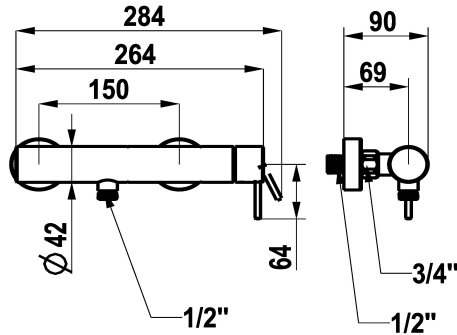

KWC ONO E Lever mixer – Shower

Modell-Linie: ONO E | 21.572.480.700
Showers | Manual shower

KWC-No.

125645
chromeline, AD 150 ±20, without spray head and hose

125646
stainless steel, AD 150 ±20, without spray head and hose

Color code

chrome

stainless steel

NEW

- * Lever mixer
- * Made of stainless steel
- * Intrinsicly safe against backflow
- * KWC cartridge with safety device M 35 OP

- with ceramic discs
- flow rate and temperature continuously variable
- * Wall connections 1/2" x 3/4", without shut-off valve eccentric 10 mm

Technical Data

Spray outlet: Flow rate

12.6 l/min (3bar)

Shower_set

without shower head, hose

Handling

side lever

Color code

Mains receiver1

material

stainless steel

Spare Parts

Cartridge M 35 OP

538331

KWC ONO E
Lever mixer – Shower

Modell-Linie: ONO E | 21.572.480.700
Showers | Manual shower