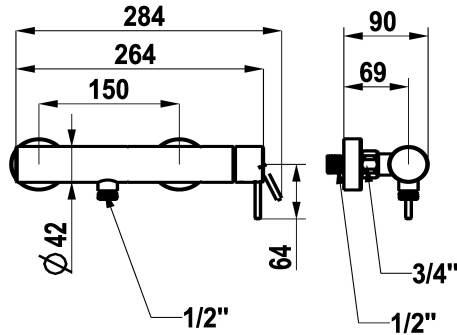

## KWC ONO E Lever mixer – Shower

Modell-Linie: ONO E | 21.572.480.700  
Showers | Manual shower

### KWC-No.

**125645**  
chromeline, AD 150 ±20, without spray head and hose

**125646**  
stainless steel, AD 150 ±20, without spray head and hose

### Color code

chromeline

stainless steel

NEW

- \* Lever mixer
- \* Made of stainless steel
- \* Intrinsicly safe against backflow
- \* KWC cartridge with safety device M 35 OP

- with ceramic discs
- flow rate and temperature continuously variable
- \* Wall connections 1/2" x 3/4", without shut-off valve eccentric 10 mm

### Technical Data

Spray outlet: Flow rate

12.6 l/min (3bar)

Showerset

without shower head, hose

Handling

side lever

Color code