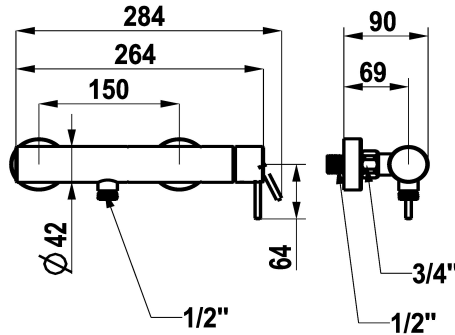

KWC ONO E Lever mixer – Shower

Modell-Linie: ONO E | 21.572.480.700
Suihkut ja suihkupaneelit | Manuaali suihkut

KWC-No.

125645
chromeline, AD 150 ±20, without spray head and hose

125646
stainless steel, AD 150 ±20, without spray head and hose

- * Lever mixer
- * Made of stainless steel
- * Intrinsicly safe against backflow
- * KWC cartridge with safety device M 35 OP

ATT-KWC-FARBCODE

chromeline

stainless steel

- with ceramic discs
- flow rate and temperature continuously variable
- * Wall connections 1/2" x 3/4", without shut-off valve eccentric 10 mm

NEW

Tekniset tiedot

ATT-KWC-A_BRAUSENABGANG

12.6 l/min (3bar)

ATT-KWC-BRAUSEGARNITUR

ohne_Brause_Schlauch

Handling

seitenbedient

ATT-KWC-FARBCODE

stainless steel

Installation_type

Seinäasennus

Faucet_typ

01

Measure_Height

30