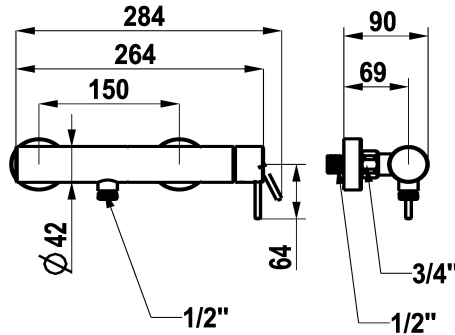

KWC ONO E Lever mixer – Shower

Modell-Linie: ONO E | 21.572.480.700

Armatura natryskowa | Armatura z zaworami obsługiwanymi ręcznie

KWC-No.

125645
chromeline, AD 150 ±20, without spray head and hose

125646
stainless steel, AD 150 ±20, without spray head and hose

ATT-KWC-FARBCODE

chromeline

stainless steel

NEW

- * Lever mixer
- * Made of stainless steel
- * Intrinsicly safe against backflow
- * KWC cartridge with safety device M 35 OP

- with ceramic discs
- flow rate and temperature continuously variable
- * Wall connections 1/2" x 3/4", without shut-off valve eccentric 10 mm

Dane techniczne

ATT-KWC-A_BRAUSENABGANG

12.6 l/min (3bar)

ATT-KWC-BRAUSEGARNITUR

ohne_Brause_Schlauch

Handling

seitenbedient

ATT-KWC-FARBCODE

stainless steel

Installation_type

Montaż naścienny

Faucet_typ

01

Dimension Height

30

ATT-KWC-G_BRAUSENABGANG